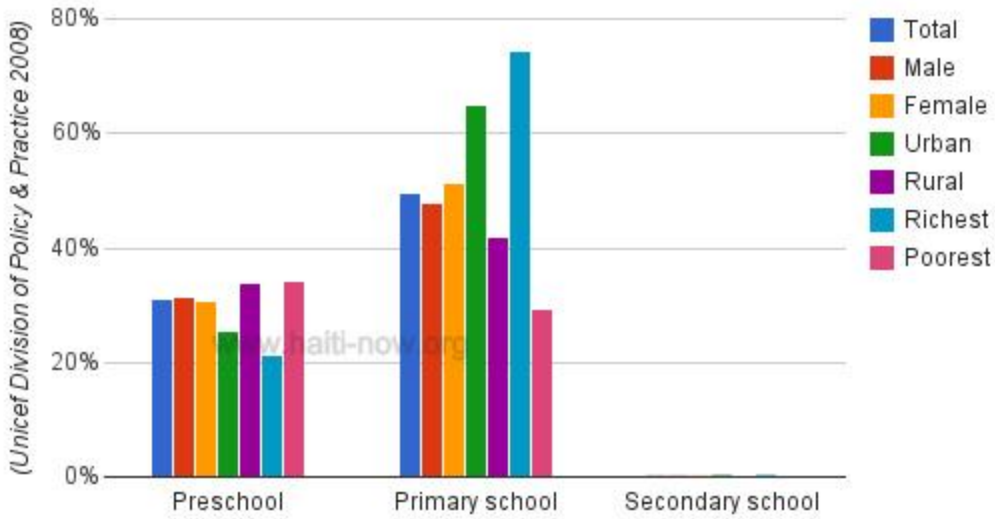

HAITI: Population 10,032,619 Median Age: 21.4 years

(Unicef 2009)(CIA 2011)(Haiti Ministere de l'Economie et des Finances 2003)

HAITI: Population 10,032,619 Median Age: 21.4 years

(Unicef 2009)(CIA 2011)(Haiti Ministere de l'Economie et des Finances 2003)

HAITI: Population 10,032,619 Median Age: 21.4 years

HAITI: Primary School Age 6 to 11 Attending (%)

HAITI: Secondary School Age 12 to 18 Attending (%)

HAITI: Population School Attendance Rate

HAITI: Graduation & Completion Rate (%)