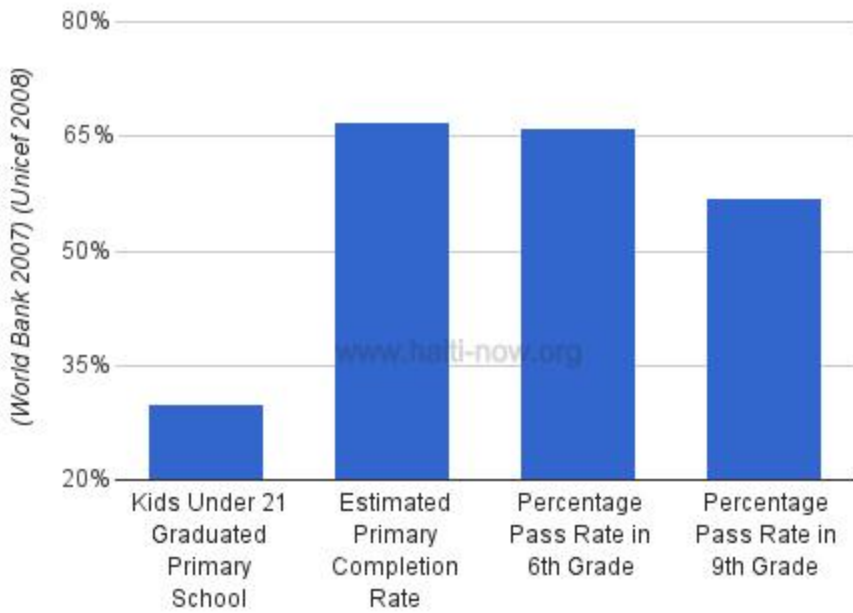

HAITI: Population 10,032,619 Median Age: 21.4 years

HAITI: Primary School Age 6 to 11 Attending (%)

HAITI: Secondary School Age 12 to 18 Attending (%)

HAITI: Population School Attendance Rate

HAITI: Graduation & Completion Rate (%)