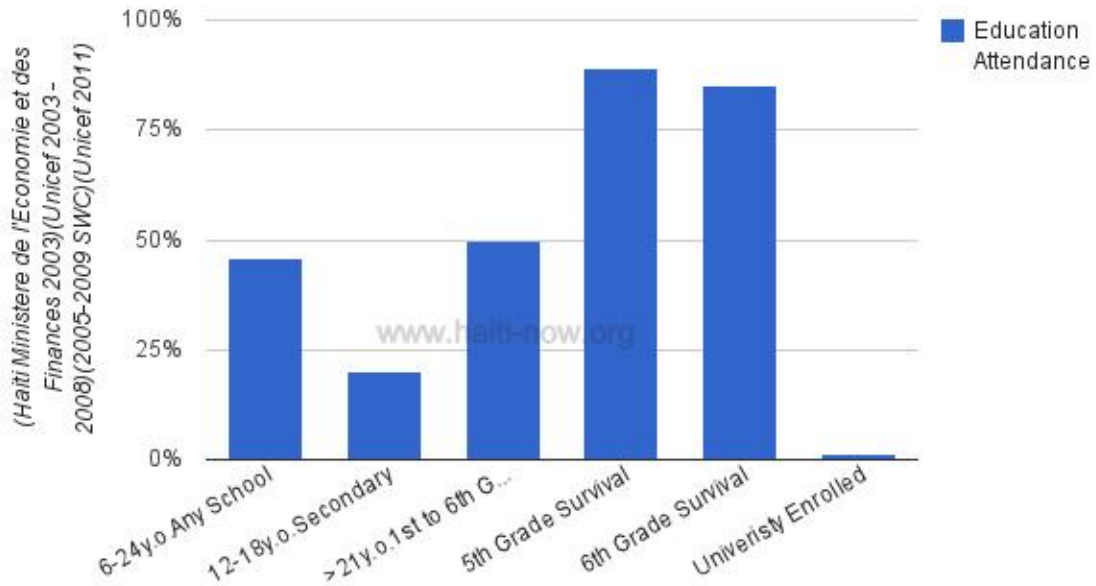

HAITI: Population 10,032,619 Median Age: 21.4 years

HAITI: Primary School Age 6 to 11 Attending (%)

HAITI: Secondary School Age 12 to 18 Attending (%)

HAITI: Population School Attendance Rate

HAITI: Graduation & Completion Rate (%)