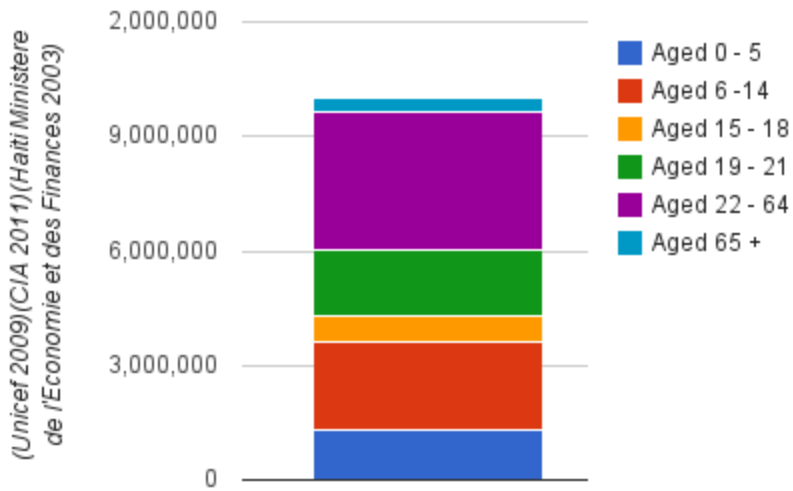

HAITI: Population 10,032,619 Median Age: 21.4 years

(Unicef 2009)(CIA 2011)(Haiti Ministere de l'Economie et des Finances 2003)

HAITI: Population 10,032,619 Median Age: 21.4 years

(Unicef 2009)(CIA 2011)(Haiti Ministere de l'Economie et des Finances 2003)

HAITI: Population 10,032,619 Median Age: 21.4 years

HAITI: Primary School Age 6 to 11 Attending (%)

HAITI: Secondary School Age 12 to 18 Attending (%)

HAITI: Population School Attendance Rate

HAITI: Graduation & Completion Rate (%)