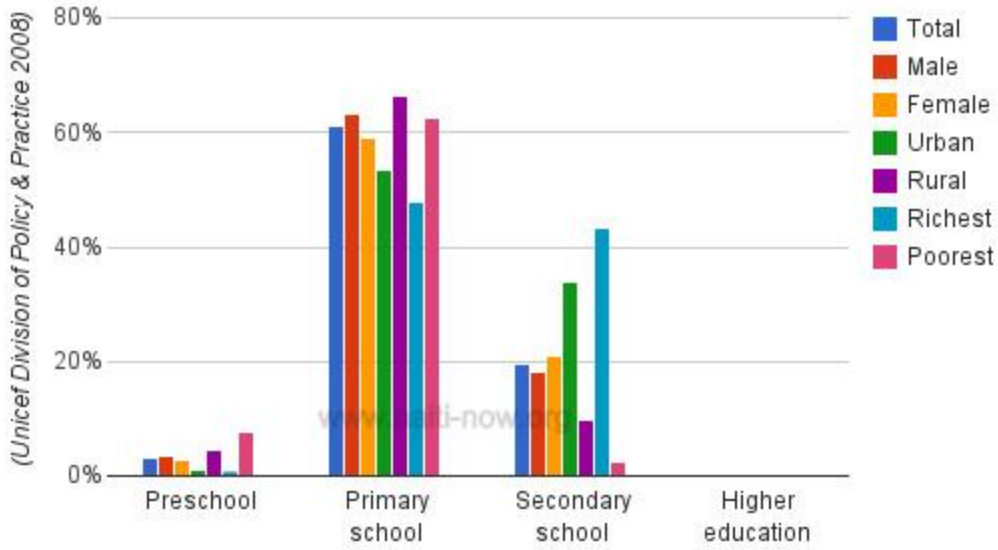

HAITI: Population 10,032,619 Median Age: 21.4 years

(Unicef 2009)(CIA 2011)(Haiti Ministere de l'Economie et des Finances 2003)

HAITI: Population 10,032,619 Median Age: 21.4 years

(Unicef 2009)(CIA 2011)(Haiti Ministere de l'Economie et des Finances 2003)

HAITI: Population 10,032,619 Median Age: 21.4 years

HAITI: Primary School Age 6 to 11 Attending (%)

HAITI: Secondary School Age 12 to 18 Attending (%)

HAITI: Population School Attendance Rate

HAITI: Graduation & Completion Rate (%)