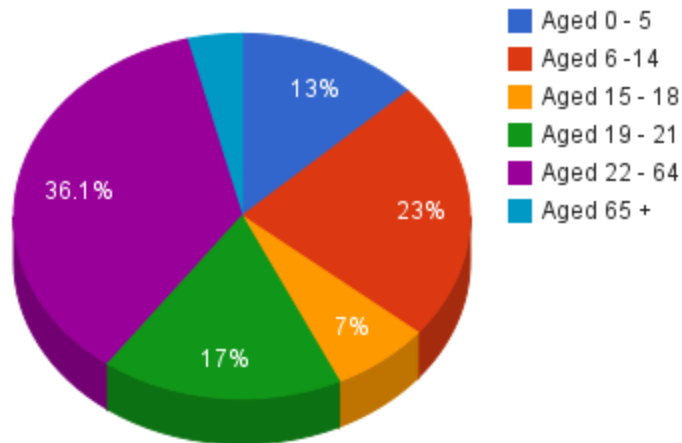

HAITI: Population 10,032,619 Median Age: 21.4 years

(Unicef 2009)(CIA 2011)(Haiti Ministere de l'Economie et des Finances 2003)

HAITI: Population 10,032,619 Median Age: 21.4 years

(Unicef 2009)(CIA 2011)(Haiti Ministere de l'Economie et des Finances 2003)

HAITI: Population 10,032,619 Median Age: 21.4 years

HAITI: Primary School Age 6 to 11 Attending (%)

HAITI: Secondary School Age 12 to 18 Attending (%)

HAITI: Population School Attendance Rate

HAITI: Graduation & Completion Rate (%)