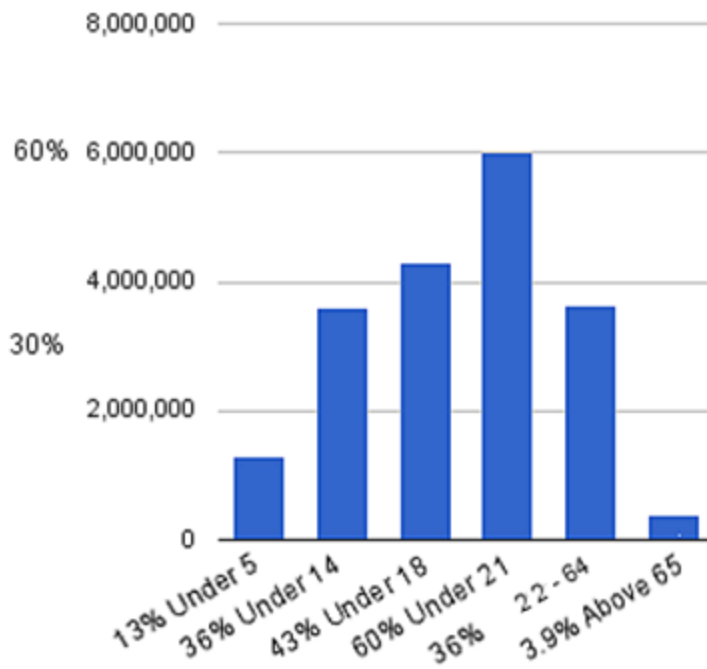

HAITI: Population 10,032,619 Median Age: 21.4 years

(Unicef 2009)(CIA 2011)(Haiti Ministere de l'Economie et des Finances 2003)

HAITI: Population 10,032,619 Median Age: 21.4 years

(Unicef 2009)(CIA 2011)(Haiti Ministere de l'Economie et des Finances 2003)

HAITI: Population 10,032,619 Median Age: 21.4 years

HAITI: Primary School Age 6 to 11 Attending (%)

HAITI: Secondary School Age 12 to 18 Attending (%)

HAITI: Population School Attendance Rate

HAITI: Graduation & Completion Rate (%)